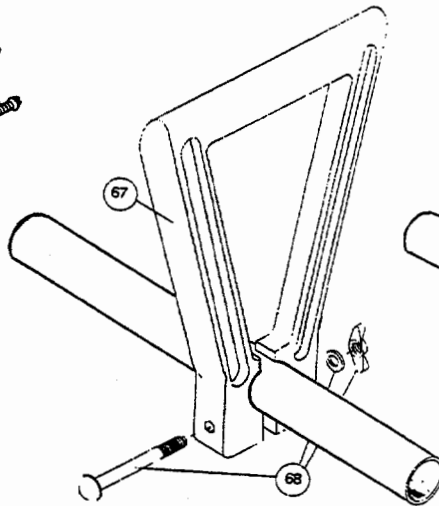

ENGINE PARTS - RYAN 263

Item	Part No.	Description
1	610300	Pull Handle
2	610301	Rope
3	613102	Recoil Spring
4	683856	Recoil Pulley Assembly
5	153402	Starter Housing Assembly
6	682032	Upper Clamp Assembly
7	682307	Flywheel Assembly
8	610303	Square Drive Nut
9	683390	Module Assembly
10	145680	Fuel Tank
11	145307	Rear Mounting Pad
12	153175	Shroud Assembly
13	145308	Front Mounting Pad
14	145310	Pulley Retainer Assembly
15	145562	Fuel Cap Assembly
17	682039	Fuel Line Assembly
18	610308	Outer Bearing
19	682040	Snap Ring Assembly
20	610309	Seal
21	682041	Inner Bearing Assembly
22	145563	Crankcase
23	153301	Cylinder Assembly
24	610311	Spark Plug
25	153302	Piston and Rod Assembly
26	153303	Power Shaft Assembly
27	153403	Shroud Extension and Stand
28	682046	Reed Assembly
29	682504	Carburetor Mount Assembly
30	682048	Throttle Adjustment Assembly
31	153304	Carburetor Assembly

* not shown

BOOM & TRIMMER PARTS - RYAN 263

Item	Part No.	Description
57	145144	Inner Reel
58	153066	Bump Head Knob Assembly
59	682061	Blade Assembly
60	682064	Flexible Drive Shaft
61	610660	Retainer (10 pack)
62	145566	Eyelet
63	145567	Washer
64	153315	Drive Shaft Housing Assembly
65	682060	Lower Clamp Assembly
66	153316	Throttle Trigger Assembly
67	145568	D-Handle
68	153317	D-Handle Hardware Assembly
69	610314	Throttle Trigger Spring
70	682062	Throttle Cable Housing Assembly
71	610315	Throttle Cable