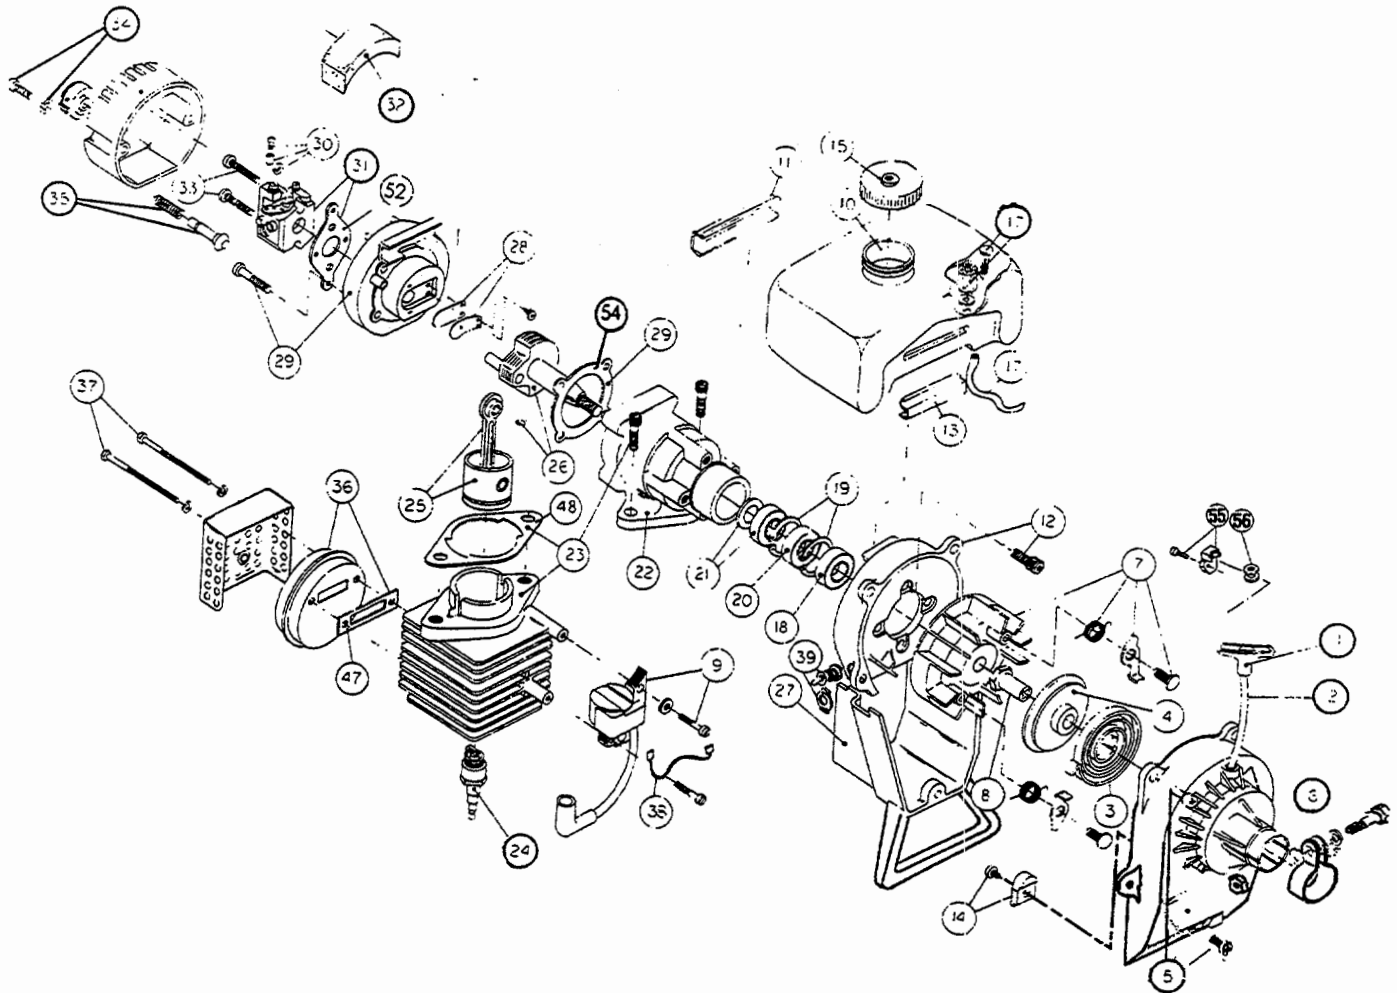

ENGINE PARTS - RYAN 263

Item	Part No.	Description
1	610300	Pull Handle
2	610301	Rope
3	613102	Recoil Spring
4	683856	Recoil Pulley Assembly
5	153402	Starter Housing Assembly
6	682032	Upper Clamp Assembly
7	682307	Flywheel Assembly
8	610303	Square Drive Nut
9	683390	Module Assembly
10	145680	Fuel Tank
11	145307	Rear Mounting Pad
12	153175	Shroud Assembly
13	145308	Front Mounting Pad
14	145310	Pulley Retainer Assembly
15	145562	Fuel Cap Assembly
17	682039	Fuel Line Assembly
18	610308	Outer Bearing
19	682040	Snap Ring Assembly
20	610309	Seal
21	682041	Inner Bearing Assembly
22	145563	Crankcase
23	153301	Cylinder Assembly
24	610311	Spark Plug
25	153302	Piston and Rod Assembly
26	153303	Power Shaft Assembly
27	153403	Shroud Extension and Stand
28	682046	Reed Assembly
29	682504	Carburetor Mount Assembly
30	682048	Throttle Adjustment Assembly
31	153304	Carburetor Assembly

* not shown

BOOM & TRIMMER PARTS - RYAN 263

Item	Part No.	Description
57	145144	Inner Reel
58	153066	Bump Head Knob Assembly
59	682061	Blade Assembly
60	682064	Flexible Drive Shaft
61	610660	Retainer (10 pack)
62	145566	Eyelet
63	145567	Washer
64	153315	Drive Shaft Housing Assembly
65	682060	Lower Clamp Assembly
66	153316	Throttle Trigger Assembly
67	145568	D-Handle
68	153317	D-Handle Hardware Assembly
69	610314	Throttle Trigger Spring
70	682062	Throttle Cable Housing Assembly
71	610315	Throttle Cable