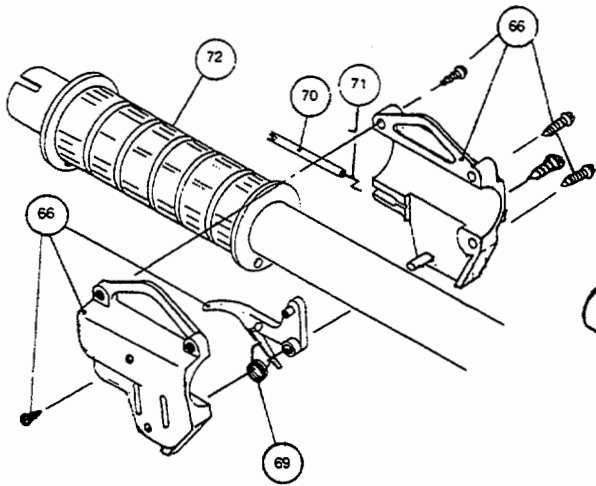

ENGINE PARTS - RYAN 263

Item	Part No.	Description
1	610300	Pull Handle
2	610301	Rope
3	613102	Recoil Spring
4	683856	Recoil Pulley Assembly
5	153402	Starter Housing Assembly
6	682032	Upper Clamp Assembly
7	682307	Flywheel Assembly
8	610303	Square Drive Nut
9	683390	Module Assembly
10	145680	Fuel Tank
11	145307	Rear Mounting Pad
12	153175	Shroud Assembly
13	145308	Front Mounting Pad
14	145310	Pulley Retainer Assembly
15	145562	Fuel Cap Assembly
17	682039	Fuel Line Assembly
18	610308	Outer Bearing
19	682040	Snap Ring Assembly
20	610309	Seal
21	682041	Inner Bearing Assembly
22	145563	Crankcase
23	153301	Cylinder Assembly
24	610311	Spark Plug
25	153302	Piston and Rod Assembly
26	153303	Power Shaft Assembly
27	153403	Shroud Extension and Stand
28	682046	Reed Assembly
29	682504	Carburetor Mount Assembly
30	682048	Throttle Adjustment Assembly
31	153304	Carburetor Assembly

* not shown

BOOM & TRIMMER PARTS - RYAN 263

Item	Part No.	Description
57	145144	Inner Reel
58	153066	Bump Head Knob Assembly
59	682061	Blade Assembly
60	682064	Flexible Drive Shaft
61	610660	Retainer (10 pack)
62	145566	Eyelet
63	145567	Washer
64	153315	Drive Shaft Housing Assembly
65	682060	Lower Clamp Assembly
66	153316	Throttle Trigger Assembly
67	145568	D-Handle
68	153317	D-Handle Hardware Assembly
69	610314	Throttle Trigger Spring
70	682062	Throttle Cable Housing Assembly
71	610315	Throttle Cable