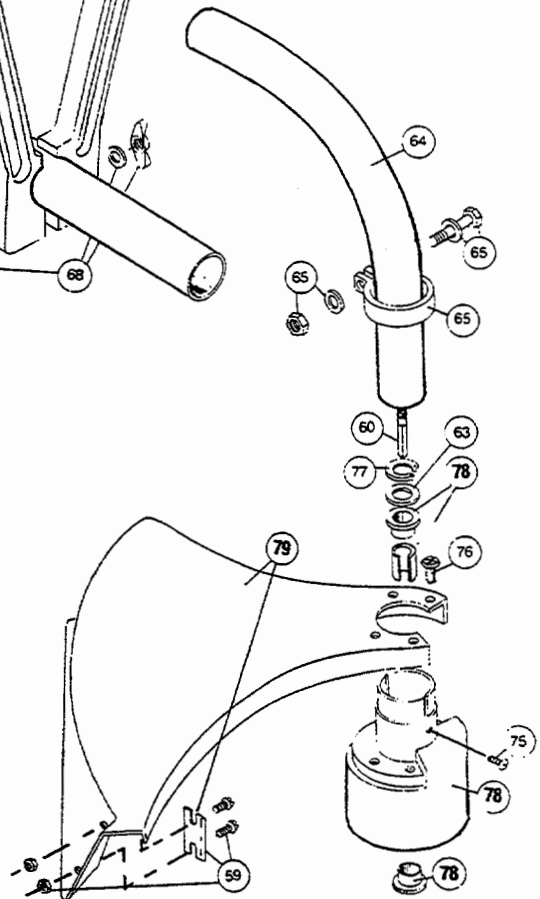

ENGINE PARTS - RYAN 263

Item	Part No.	Description
1	610300	Pull Handle
2	610301	Rope
3	613102	Recoil Spring
4	683856	Recoil Pulley Assembly
5	153402	Starter Housing Assembly
6	682032	Upper Clamp Assembly
7	682307	Flywheel Assembly
8	610303	Square Drive Nut
9	683390	Module Assembly
10	145680	Fuel Tank
11	145307	Rear Mounting Pad
12	153175	Shroud Assembly
13	145308	Front Mounting Pad
14	145310	Pulley Retainer Assembly
15	145562	Fuel Cap Assembly
17	682039	Fuel Line Assembly
18	610308	Outer Bearing
19	682040	Snap Ring Assembly
20	610309	Seal
21	682041	Inner Bearing Assembly
22	145563	Crankcase
23	153301	Cylinder Assembly
24	610311	Spark Plug
25	153302	Piston and Rod Assembly
26	153303	Power Shaft Assembly
27	153403	Shroud Extension and Stand
28	682046	Reed Assembly
29	682504	Carburetor Mount Assembly
30	682048	Throttle Adjustment Assembly
31	153304	Carburetor Assembly

* not shown

BOOM & TRIMMER PARTS - RYAN 263

Item	Part No.	Description
57	145144	Inner Reel
58	153066	Bump Head Knob Assembly
59	682061	Blade Assembly
60	682064	Flexible Drive Shaft
61	610660	Retainer (10 pack)
62	145566	Eyelet
63	145567	Washer
64	153315	Drive Shaft Housing Assembly
65	682060	Lower Clamp Assembly
66	153316	Throttle Trigger Assembly
67	145568	D-Handle
68	153317	D-Handle Hardware Assembly
69	610314	Throttle Trigger Spring
70	682062	Throttle Cable Housing Assembly
71	610315	Throttle Cable