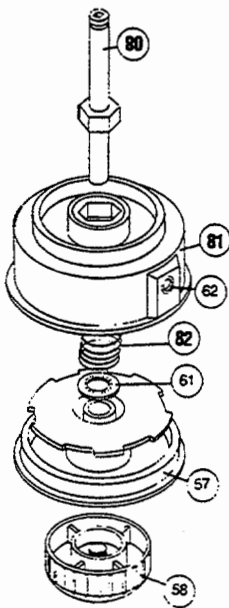

ENGINE PARTS - RYAN 263

Item	Part No.	Description
1	610300	Pull Handle
2	610301	Rope
3	613102	Recoil Spring
4	683856	Recoil Pulley Assembly
5	153402	Starter Housing Assembly
6	682032	Upper Clamp Assembly
7	682307	Flywheel Assembly
8	610303	Square Drive Nut
9	683390	Module Assembly
10	145680	Fuel Tank
11	145307	Rear Mounting Pad
12	153175	Shroud Assembly
13	145308	Front Mounting Pad
14	145310	Pulley Retainer Assembly
15	145562	Fuel Cap Assembly
17	682039	Fuel Line Assembly
18	610308	Outer Bearing
19	682040	Snap Ring Assembly
20	610309	Seal
21	682041	Inner Bearing Assembly
22	145563	Crankcase
23	153301	Cylinder Assembly
24	610311	Spark Plug
25	153302	Piston and Rod Assembly
26	153303	Power Shaft Assembly
27	153403	Shroud Extension and Stand
28	682046	Reed Assembly
29	682504	Carburetor Mount Assembly
30	682048	Throttle Adjustment Assembly
31	153304	Carburetor Assembly

* not shown

BOOM & TRIMMER PARTS - RYAN 263

Item	Part No.	Description
57	145144	Inner Reel
58	153066	Bump Head Knob Assembly
59	682061	Blade Assembly
60	682064	Flexible Drive Shaft
61	610660	Retainer (10 pack)
62	145566	Eyelet
63	145567	Washer
64	153315	Drive Shaft Housing Assembly
65	682060	Lower Clamp Assembly
66	153316	Throttle Trigger Assembly
67	145568	D-Handle
68	153317	D-Handle Hardware Assembly
69	610314	Throttle Trigger Spring
70	682062	Throttle Cable Housing Assembly
71	610315	Throttle Cable